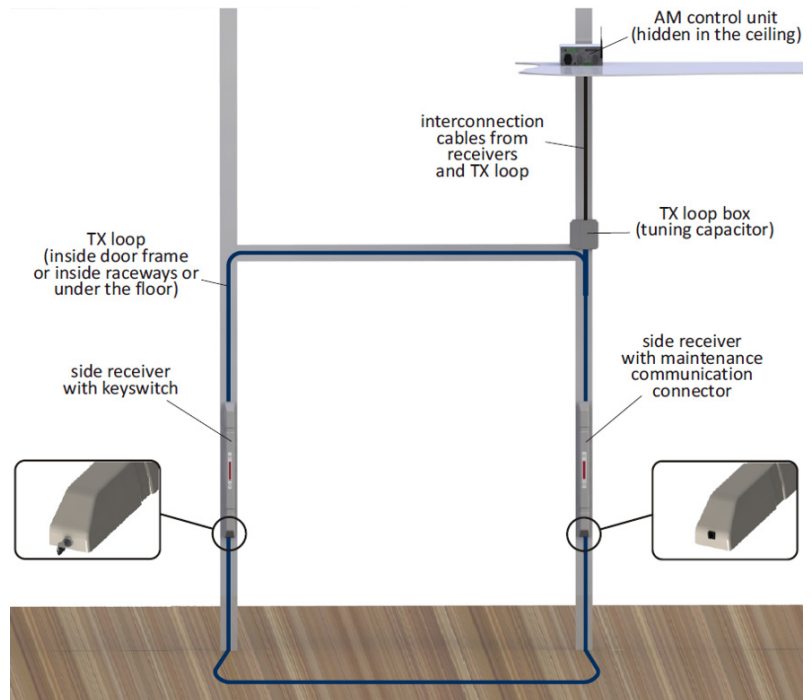

Centurion L

Inconspicuous AM system hidden in the door frame

With most of its components hidden from the view, Centurion L offers strong protection without impacting store aesthetics.

Advanced features include strong detection rate, jammer detection, sensitivity adjustment and network connectivity.

The optional people counter can provide useful store analytics, while the remote tuning option can reduce the need for maintenance visits and help lower the total cost of ownership.

PROSEGUR
SECURITY

(800) 405-1832 // PROSEGUR.US

Centurion L

Inconspicuous AM system hidden in the door frame

ORDER CODE

SY-BSI58 LOOP CDUS

SPECIFICATIONS

Body Height	31.5"
Body Width	2.52"
Body Depth	2.7"
Control box width	6.5"
Control box depth	1.5"
Detection range	6 feet maximum
Power requirement	0.5 A 100-120 VAC @ 60 Hz
Fuse rating	1 A @ 250 V
Power consumption	120 W
Operating frequency	58 KHz \pm 200 Hz
Transmit burst	1.6 mS
Burst repetition rate	90 Hz or 45 Hz (normal) on 60Hz AC line @ 58 KHz
Receiver center frequency	58 KHz
Alarm mode	Piezo / LED on RX antenna
Operating temperature	32° F - 122° F
Relative humidity range	0 - 90%, non-condensing
Materials composition	Plastic, acrylic, steel