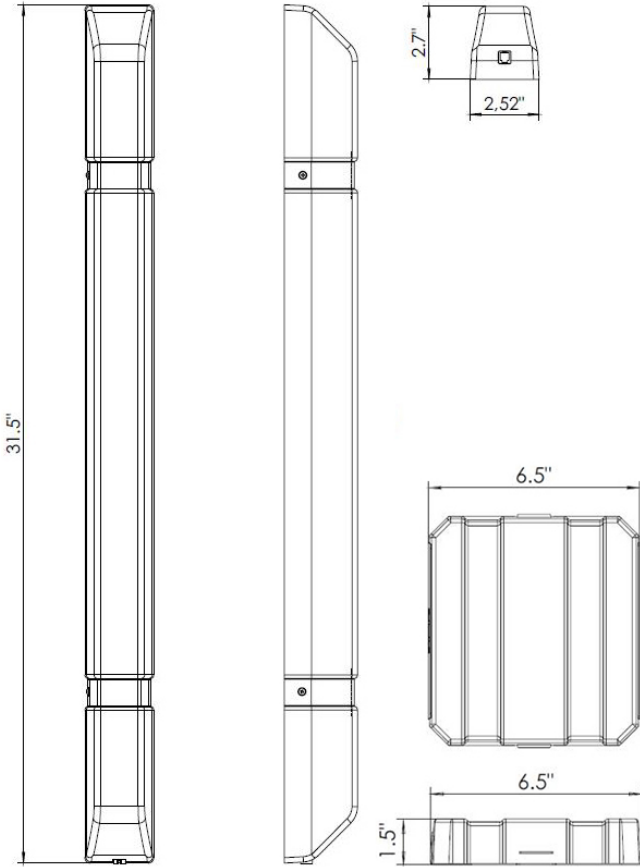

Centurion L

Inconspicuous AM system hidden in the door frame

ORDER CODE

SY-BSI58 LOOP CDUS

SPECIFICATIONS

Body Height	31.5"
Body Width	2.52"
Body Depth	2.7"
Control box width	6.5"
Control box depth	1.5"
Detection range	6 feet maximum
Power requirement	0.5 A 100-120 VAC @ 60 Hz
Fuse rating	1 A @ 250 V
Power consumption	120 W
Operating frequency	58 KHz \pm 200 Hz
Transmit burst	1.6 mS
Burst repetition rate	90 Hz or 45 Hz (normal) on 60Hz AC line @ 58 KHz
Receiver center frequency	58 KHz
Alarm mode	Piezo / LED on RX antenna
Operating temperature	32° F - 122° F
Relative humidity range	0 - 90%, non-condensing
Materials composition	Plastic, acrylic, steel